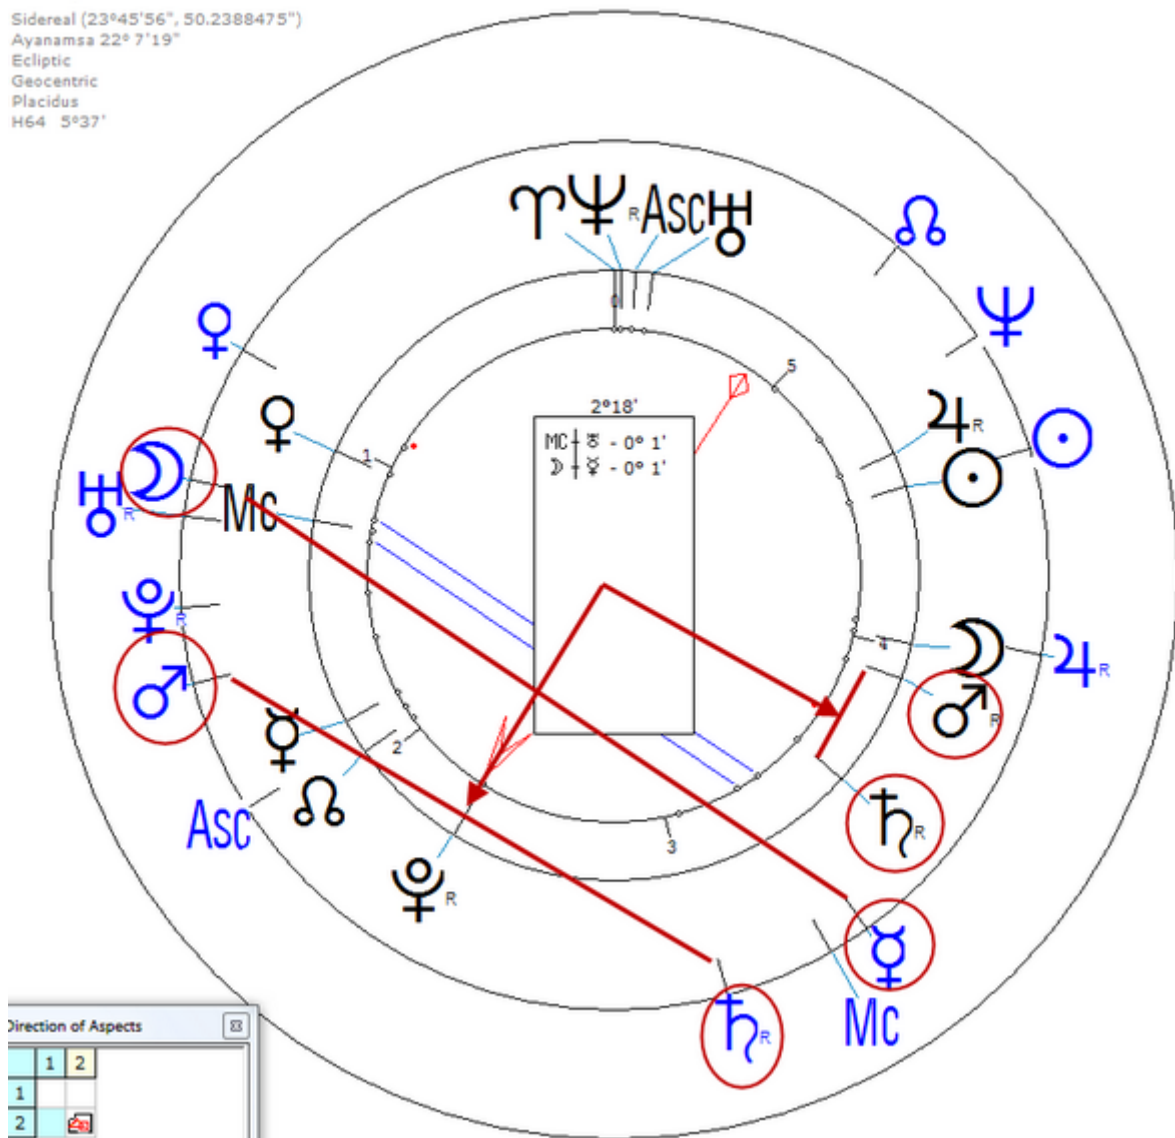

Zioncheck, Marion Anthony

5 December 1900 at 05:00 (= 05:00 AM)Kety, Poland, 49n53, 19e13
Polish-American politician.

https://www.astro.com/astro-databank/Zioncheck,_Marion_Anthony

Death by Suicide 7 August 1936 in Seattle, Washington, USA(Jumped
from hotel window)

Zweig, Stefan

28 November 1881 at 02:00 (= 02:00 AM)Vienna, Austria, 48n13, 16e20
Austrian writer, a novelist.

https://www.astro.com/astro-databank/Zweig,_Stefan

Death by Suicide 22 February 1942 at 12:00 noon in Rio De Janeiro (Pill
OD (Veronal), age 60, together with his wife. Death certificate gives 23
February, 12:30 pm)

Solar Return (Harmonic 64)

Solar $\sigma/\hbar = \text{Solar } \mathcal{D}/\wp = \sigma_n/\hbar_n$

Zweig, Stefan
28 November 1881 Mon 2:00 (GMT+1:05:20) 48n13 16e20
Vienna, Austria
Sidereal (23°45'56", 50.2388475")
Ayanamsa 22° 7'19"
Ecliptic
Geocentric
Placidus
H64 5°37'